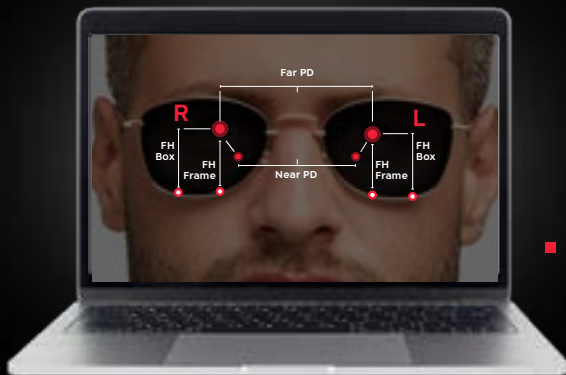

Place your compact Shamir Spark™ 4W device anywhere in your store for optimal comfort and convenience

Use our handy app, **Shamir Spark™ Remote**, on any mobile device to take a picture in one click

You can mark the point of interests later on your tablet, laptop or PC, once the patient has left the store

SHAMIR SPARK™ 4W TECHNOLOGY IS DESIGNED TO DELIVER **ACCURATE MEASUREMENTS**

Its camera system was specially designed by Shamir for uncompromising ophthalmic fitting measurement.

24
MP

Sharp images and optimal viewing angles

Six high resolution camera sensors combine to deliver 24-megapixel ultrasharp images

Auto pupil detection

State-of-the-art AI vision algorithm detects and processes 192 facial landmarks

Precision viewing

Two active near-infrared cameras allow an unobstructed view of the patient's pupils

Crisp eyewear images

Four additional color cameras take crisp images of any eyewear

After you've taken the PD, you can mark the points of interest to complement all the required parameters on your tablet, laptop, or PC when your patient has left the store and submit your order online