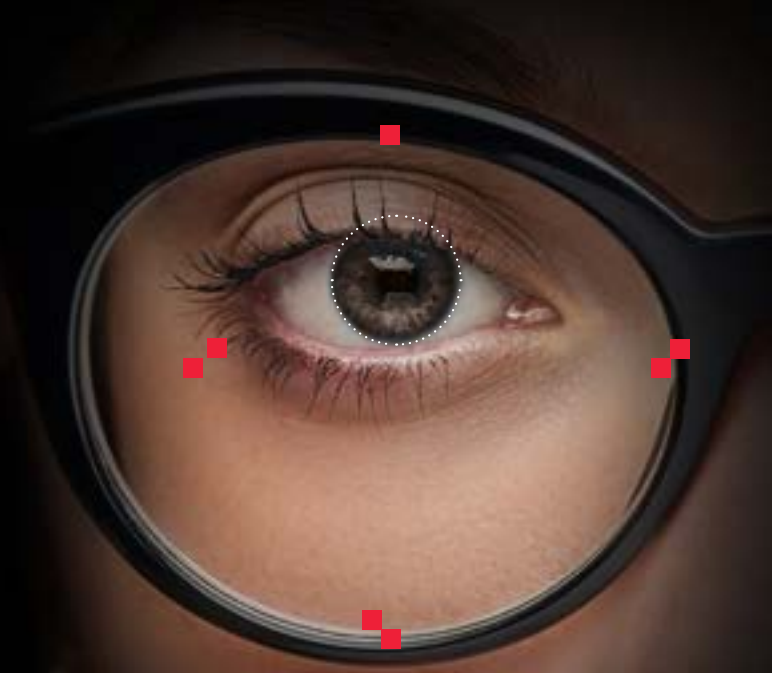

GIVE YOUR PATIENTS A WOW MOMENT

Shamir Spark™ 4W provides an upmarket touch-free experience to your patients, preserving their personal space while providing the most professional examination available today.

Thanks to Shamir Spark™ 4W's measurement accuracy, lenses are precisely fitted to each individual patient, minimizing non-adaptation and vision correction.

Shamir Spark™ 4W widens the variety of frames that you can offer, leading to more sales opportunities and more satisfied patients!

IT'S SLEEK, SMART, AND MODERN

Takes up minimal space & easily integrates into your workspace

Connects via Wi-Fi & allows any mobile device to be used for measurement

Carry out measuring and ordering in the same session, reducing risk and delays

Stay up to date with ongoing upgrades to the latest features and functions

REVOLUTIONIZE YOUR PRACTICE AND REV UP YOUR PERFORMANCE

Offer your patients cutting-edge technology that improves their experience – and yours too.

Shamir Spark™ 4W can make your measurement process more efficient by enabling your team of ECPs to work in parallel – while one is taking a photo, the other can complete the measurement.

IT'S EASY, ACCURATE, AND EFFICIENT.

SHA-FLY-SP4W-012624

shamir Perfect vision.
Personal touch

www.shamir.com/us

Download
Shamir Spark™ Remote