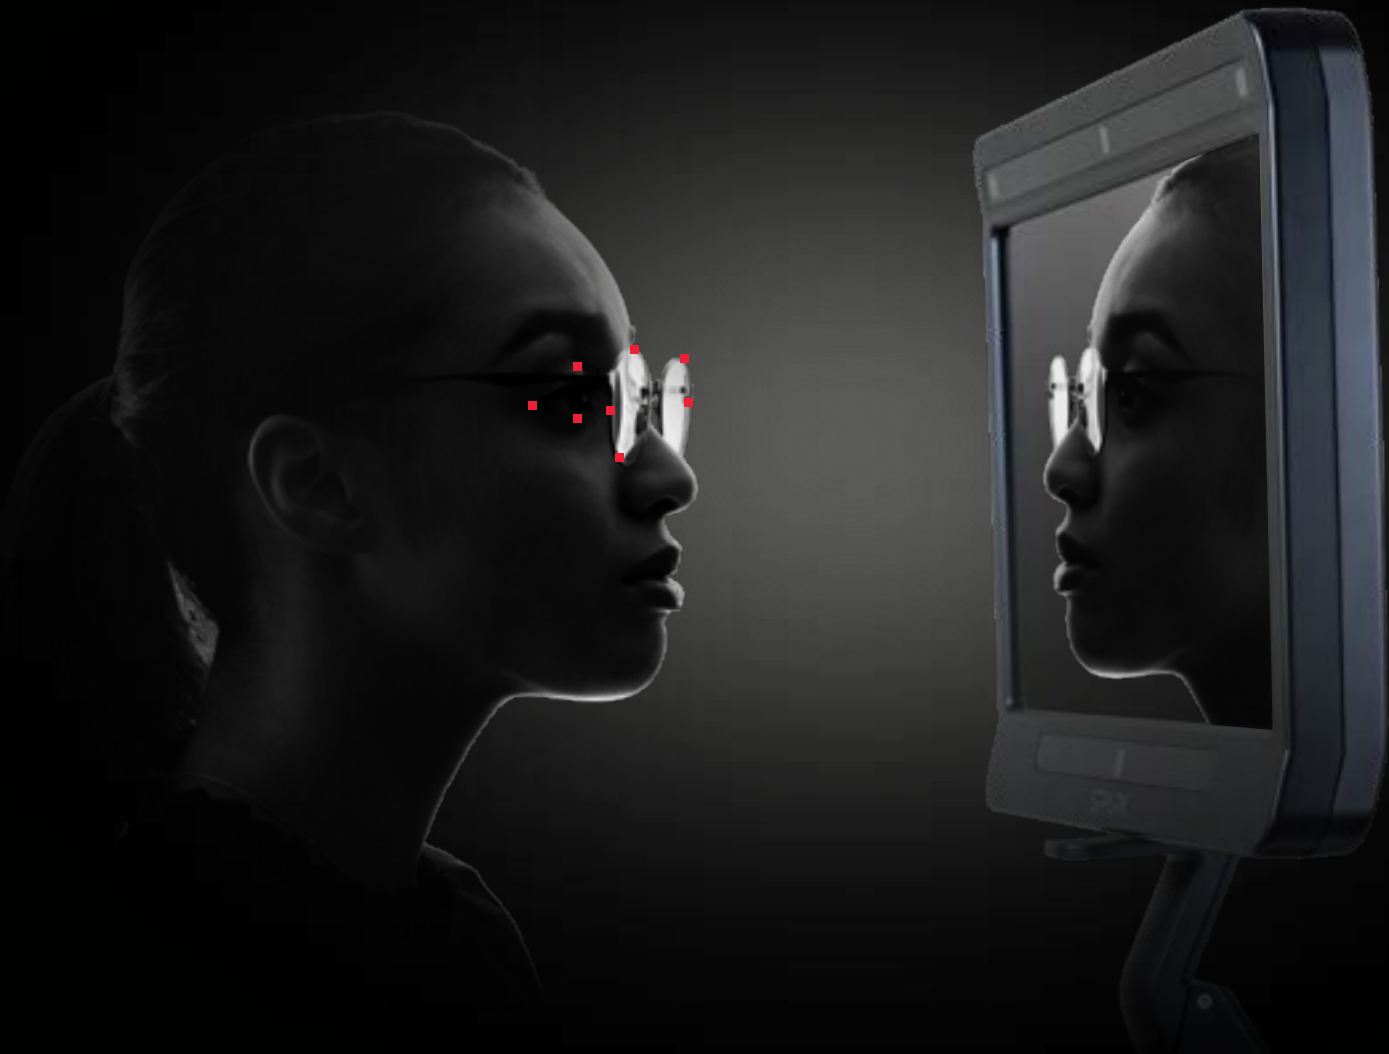

Shamir Spark™ 4W

ADVANCED DIGITAL MEASUREMENT AI TECHNOLOGY

Add a Spark to Every
Buying Experience

SPARK | shamir